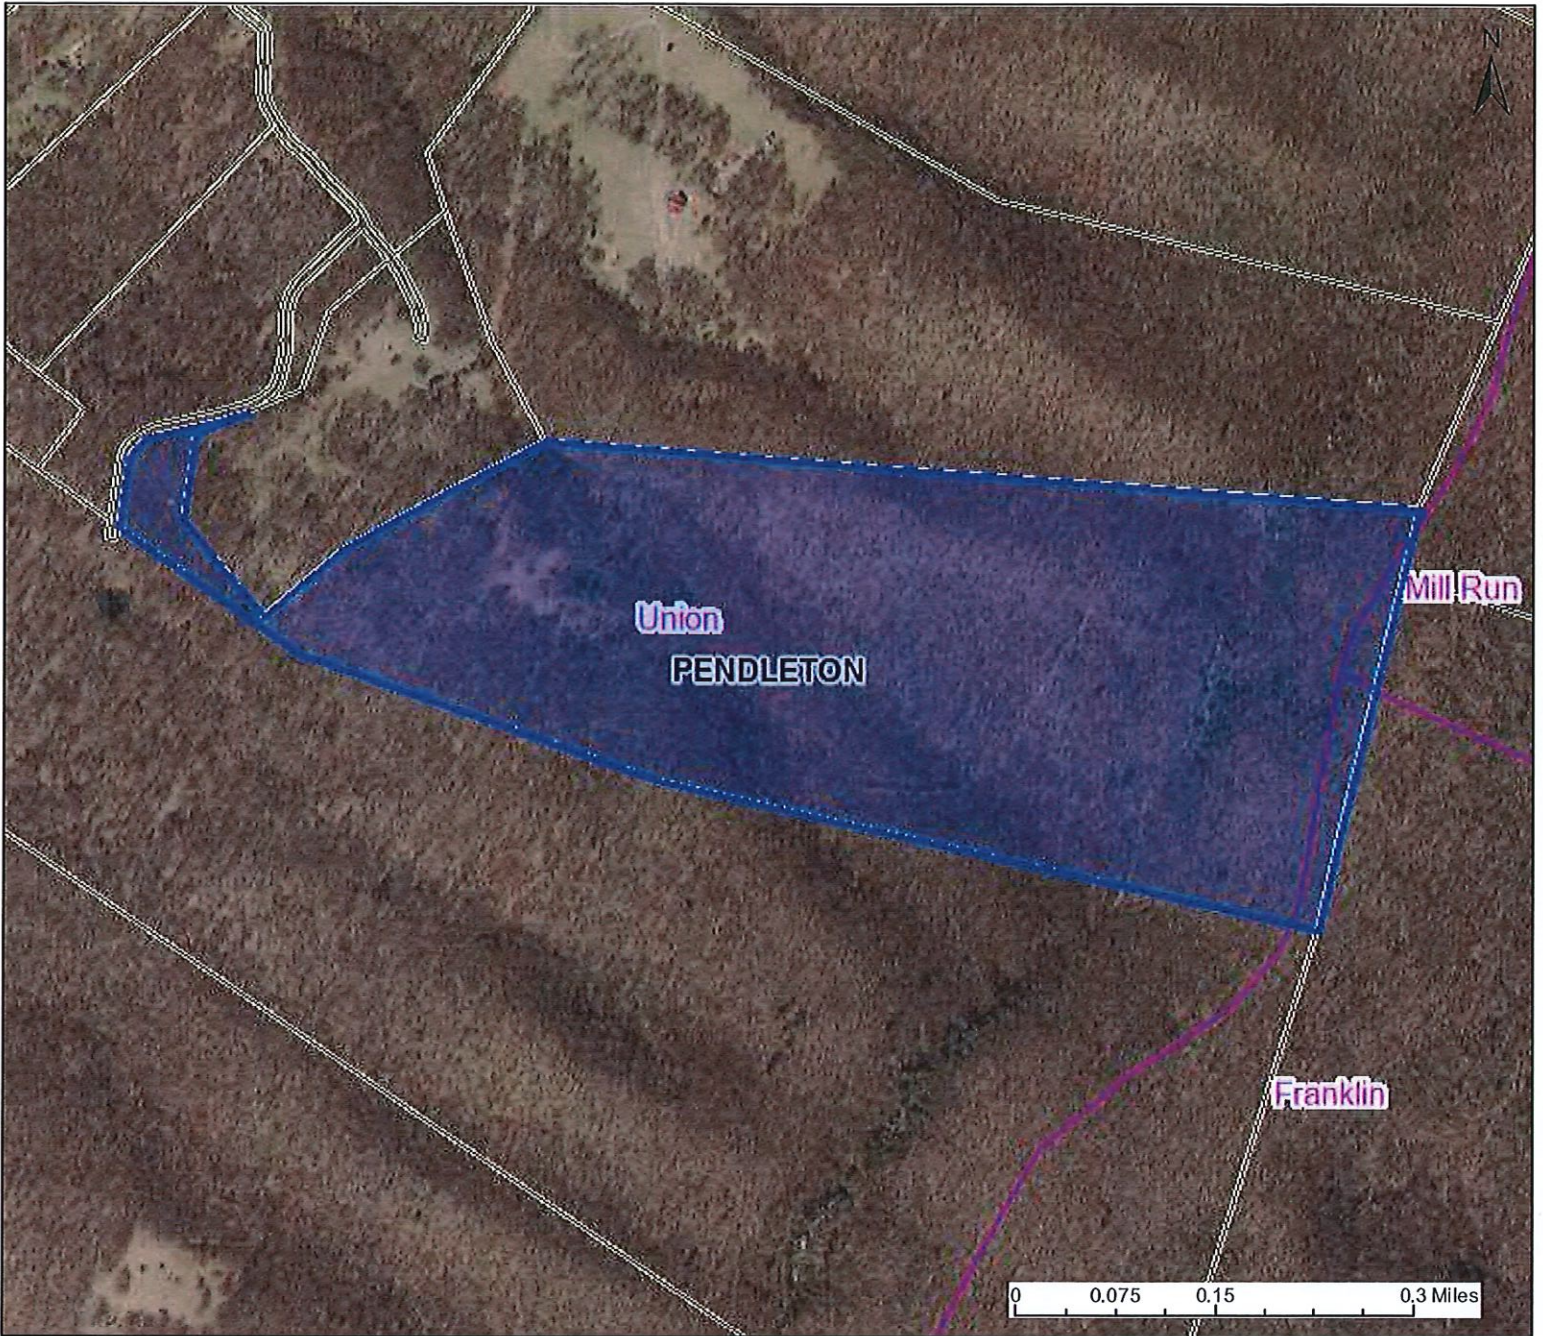

My Map

User Notes:

Legend

-  Districts
-  WVParcels

Map created on September 19, 2022

Owner(s):
BAKER TERRY L

Address:
N DOLLY HILL RD

Class Type:
Residential

Legal Description:
81 ACS; N F HILLS