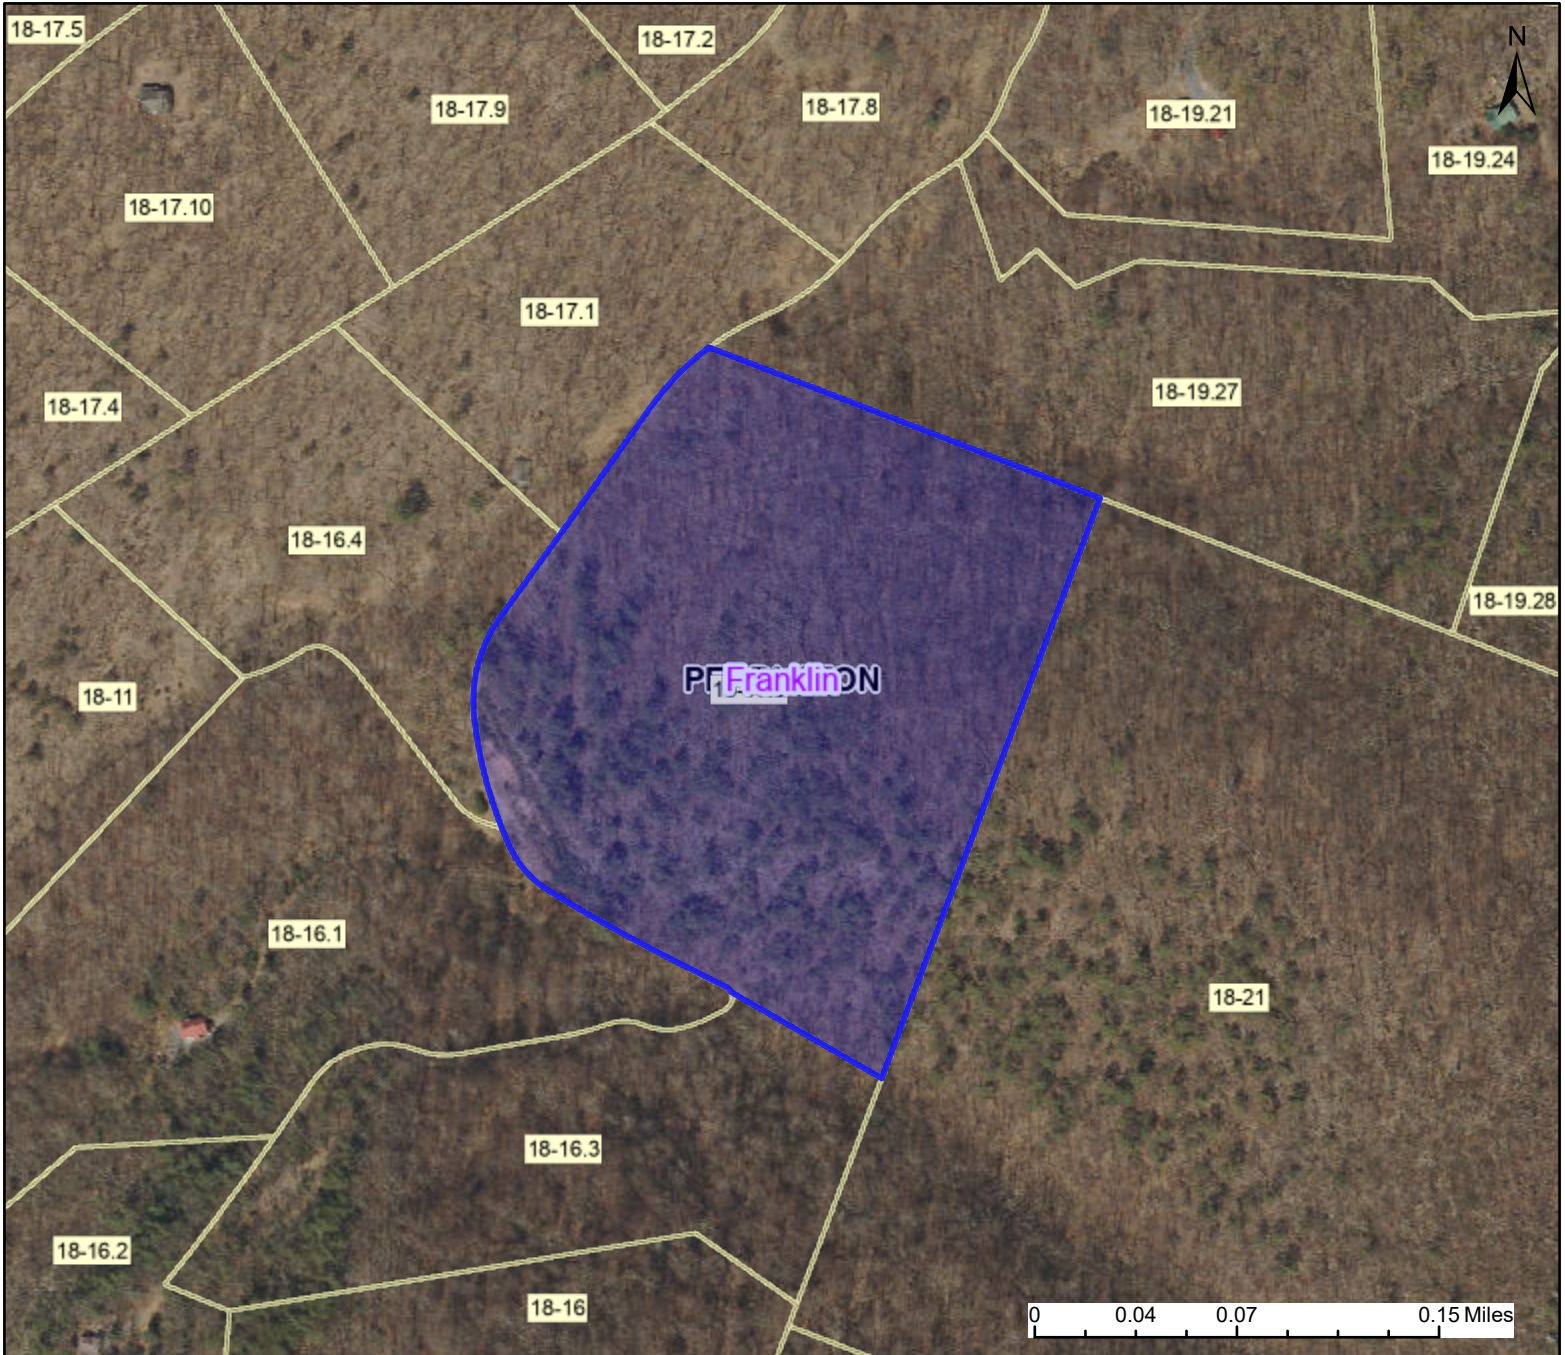

My Map

Legend

District

 Districts

Parcel

 WVParcels

User Notes:

Map created on December 28, 2023

Owner(s):

TOWNSEND JEREMY SPLIT SECOND
FIREWOOD & EXC

Address:

Class Type:

Residential

Legal Description:

14.47 ACS; BUCK RIDGES