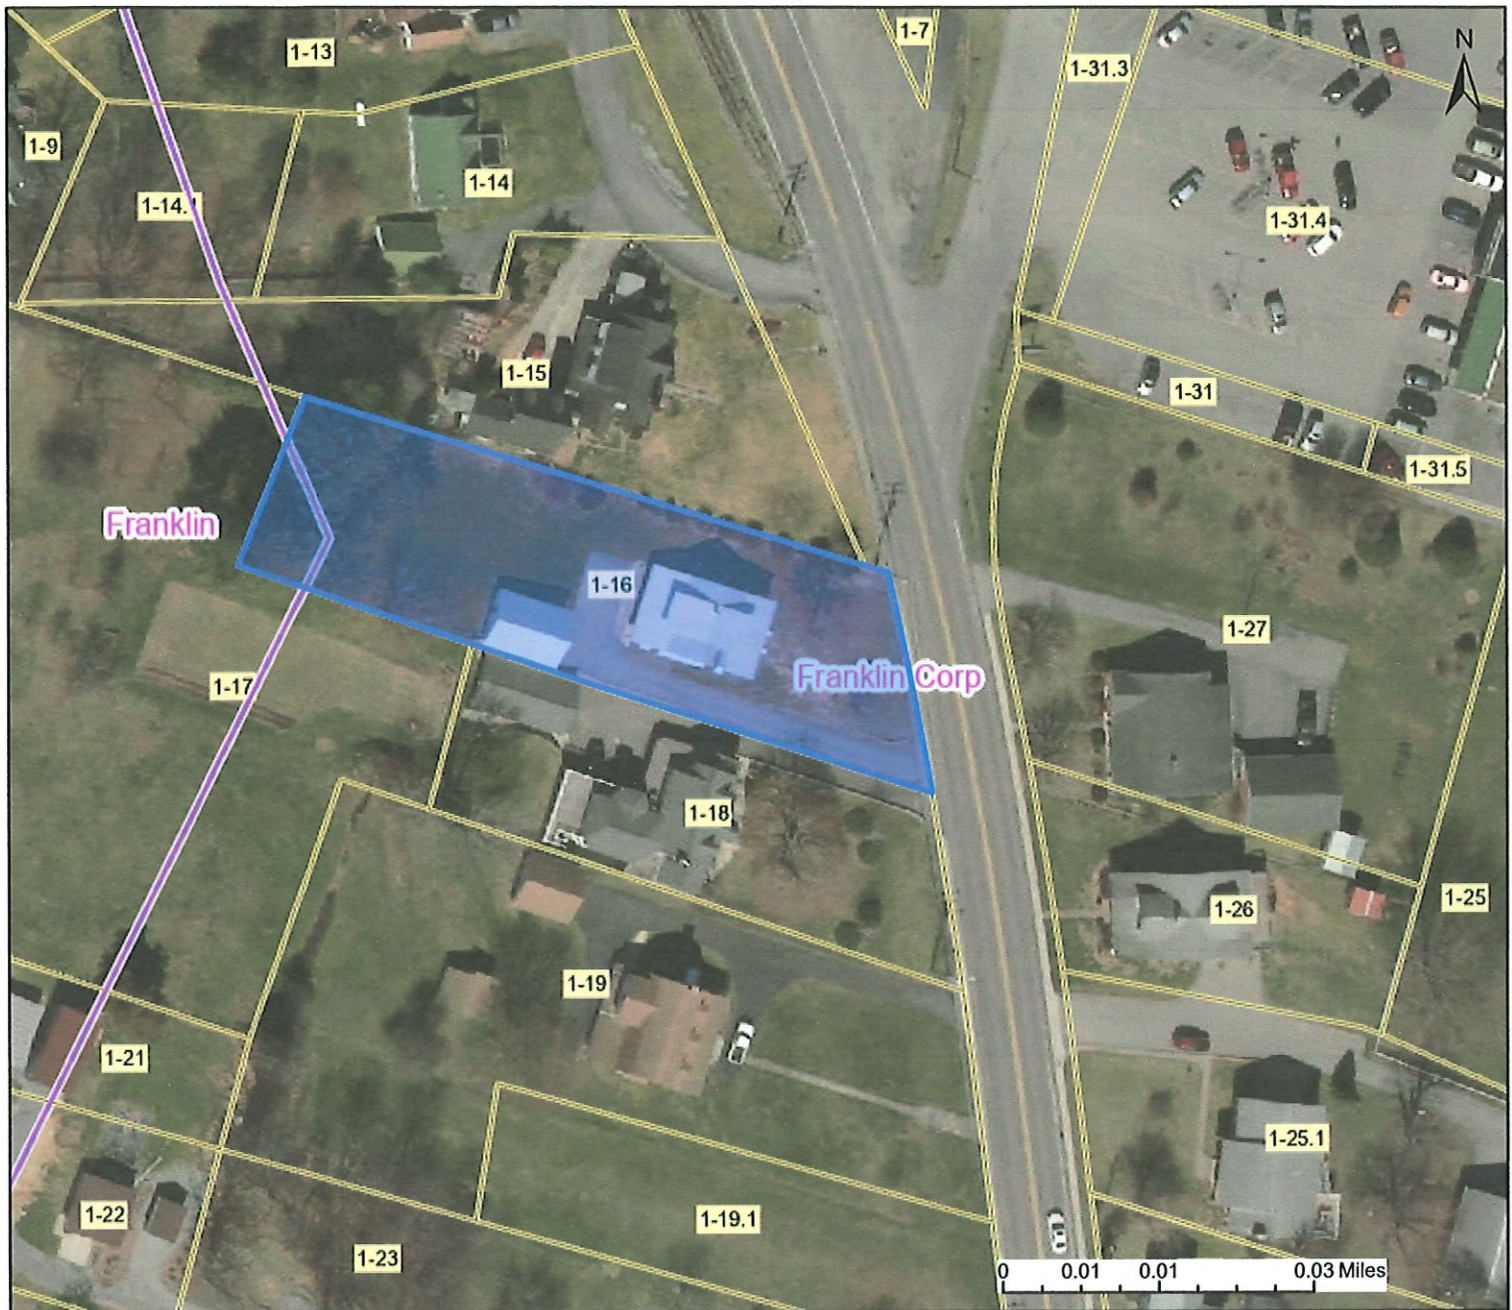

PARCEL ID: 36-04-0001-0016-0000

Legend

District

 Districts

Parcel

 WVParcels

User Notes:

Map created on November 13, 2023

Owner(s):

KIRK RONALD K JR & MARCIA L JOINT REVOCABLE TRUST

Address:

657 NORTH MAIN ST

Class Type:

Residential

Legal Description:

.44 ACRE PARCEL A; FRANKLIN